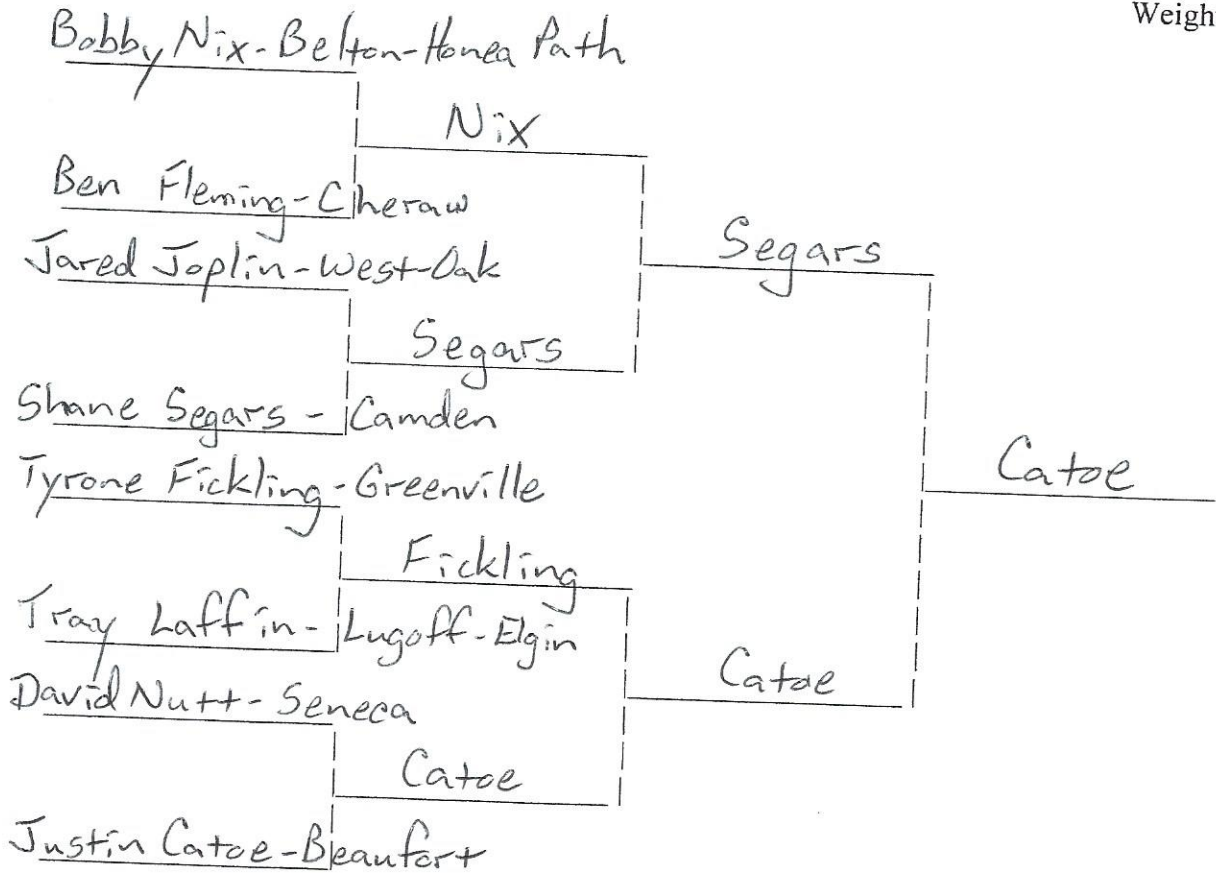

Smith

Lando Fuller - Berea

Ricardo San Pedro - Garrett

Knapp

John Blow - Pickens

Knapp

Shane Knapp - Battery Creek

Dinkins

Dinkins

Dinkins

Watson

Dinkins

Blow

Spitzer

Spitzer

Jason Tannery - West-Oak

Tannery

Keith Williams - Cheraw

Tannery

Pete Scott - Belton-Honea Path

Scott

John Baskins - Lugoff-Elgin

Tannery

Lester Hudson - Greenville